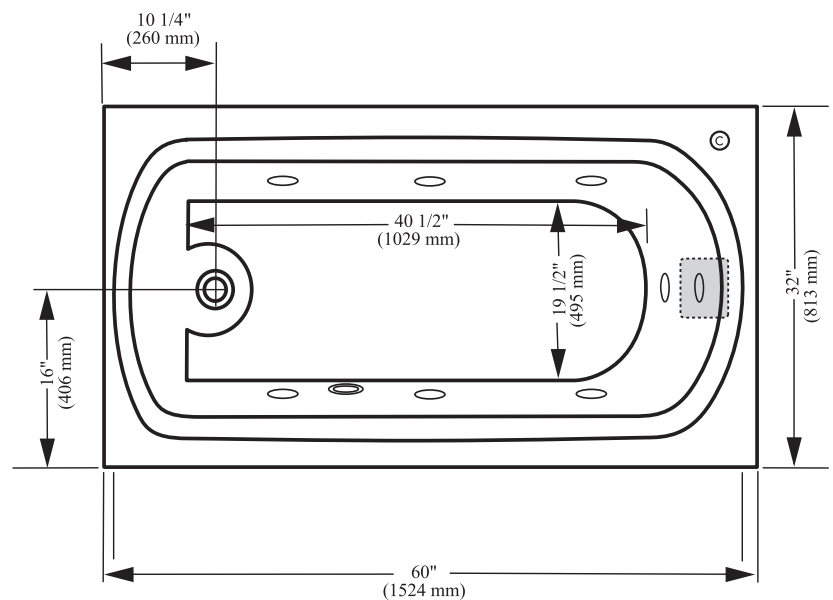

topaz drop-in specifications

60" Length overall

32" Width overall

19" Overall height

Capacity: 48 gallons

Drain Position: End

7 hydro jets and 1 lumbar jet

Suction Location

Control Location

Pump Location

gemline