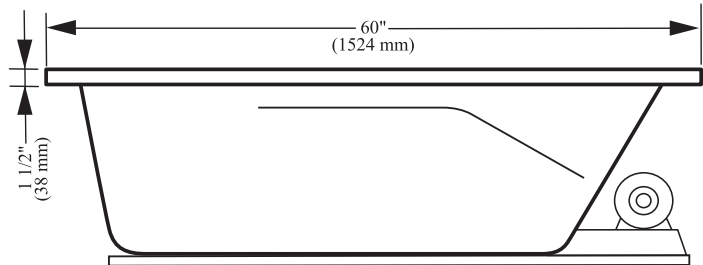

topaz drop-in specifications

60" Length overall

32" Width overall

19" Overall height

Capacity: 48 gallons

Drain Position: End

7 hydro jets and 1 lumbar jet

Suction Location

Control Location

Pump Location

gemline