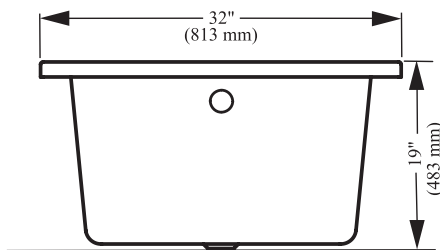

topaz drop-in specifications

60" Length overall

32" Width overall

19" Overall height

Capacity: 48 gallons

Drain Position: End

7 hydro jets and 1 lumbar jet

Suction Location

Control Location

Pump Location

gemline