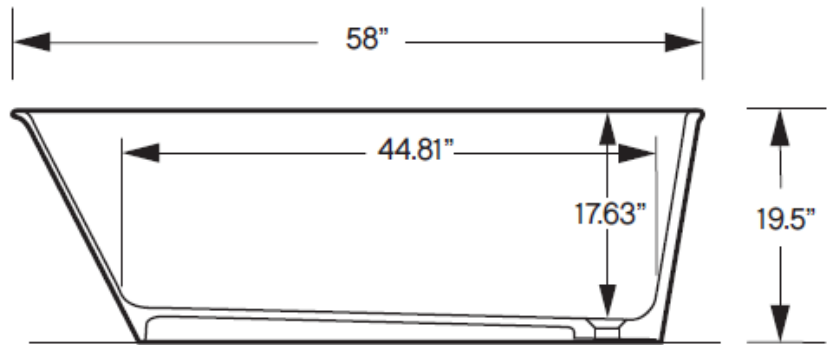

pearl
SERIES

GLT3658NWH	36X58 WH MATTE FINISH
GLT3658NPWH	36X58 WH POLISHED FINISH

Pearl Free Standing Specifications

Length Overall: 58"
Width Overall: 36"
Height Overall: 19.5"
Capacity: 71 Gallons
Drain: Internal drain/
slotted overflow

GLT3658N-WH/PWH