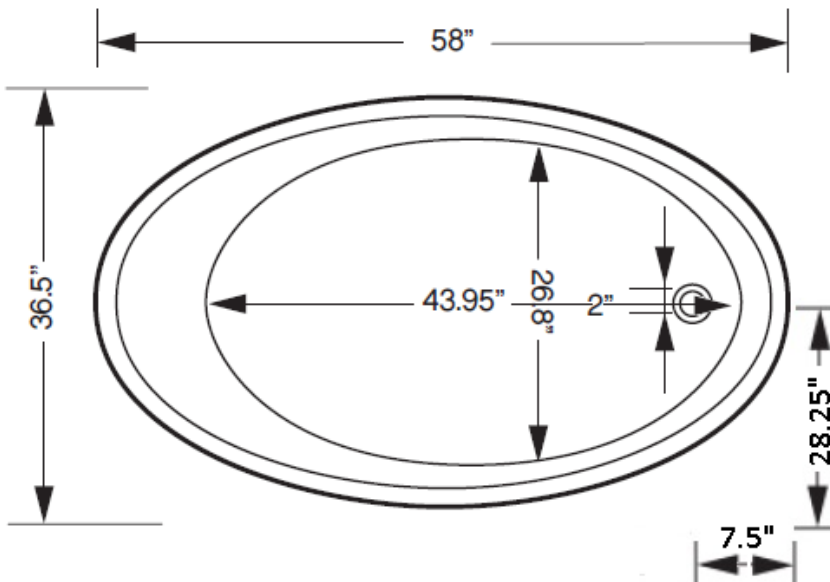

pearl
SERIES

GLT3658NWH	36X58 WH MATTE FINISH
GLT3658NPWH	36X58 WH POLISHED FINISH

Pearl Free Standing Specifications

Length Overall: 58"
Width Overall: 36"
Height Overall: 19.5"
Capacity: 71 Gallons
Drain: Internal drain/
slotted overflow

GLT3658N-WH/PWH