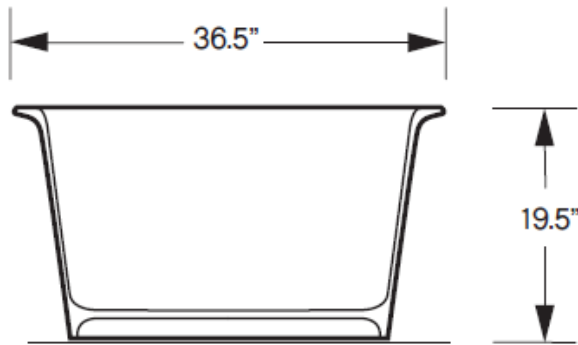

pearl
SERIES

GLT3658NWH	36X58 WH MATTE FINISH
GLT3658NPWH	36X58 WH POLISHED FINISH

Pearl Free Standing Specifications

Length Overall: 58"
Width Overall: 36"
Height Overall: 19.5"
Capacity: 71 Gallons
Drain: Internal drain/
slotted overflow

GLT3658N-WH/PWH