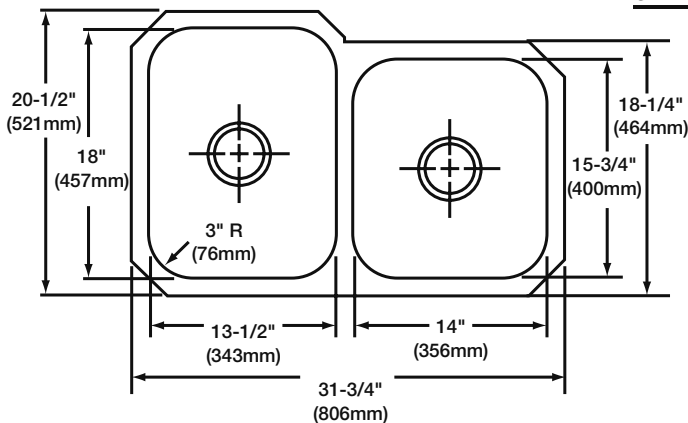

## SINK DIMENSIONS (INCHES)\*

Dimensions	Overall		Inside Bowl			Inside Bowl			Minimum Cabinet Size
	L	W	L	W	D	L	W	D	
31x20 (left)	31-3/4	20-1/2	14	15-3/4	8	13-1/2	18	10	36 (914mm)
	(806mm)	(521mm)	(356mm)	(400mm)	(203mm)	(343mm)	(457mm)	(254mm)	
31x20 (right)	31-3/4	20-1/2	13-1/2	18	10	14	15-3/4	8	36 (914mm)
	(806mm)	(521mm)	(343mm)	(457mm)	(254mm)	(356mm)	(400mm)	(203mm)	

\*Length is left to right. Width is front to back.

### 31x20 Left

### 31x20 Right

**gemline**