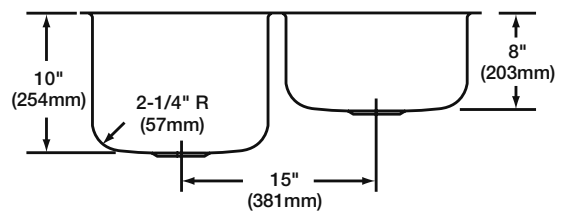

## SINK DIMENSIONS (INCHES)\*

Dimensions	Overall		Inside Bowl			Inside Bowl			Minimum Cabinet Size
	L	W	L	W	D	L	W	D	
31x20 (left)	31-3/4	20-1/2	14	15-3/4	8	13-1/2	18	10	36 (914mm)
	(806mm)	(521mm)	(356mm)	(400mm)	(203mm)	(343mm)	(457mm)	(254mm)	
31x20 (right)	31-3/4	20-1/2	13-1/2	18	10	14	15-3/4	8	36 (914mm)
	(806mm)	(521mm)	(343mm)	(457mm)	(254mm)	(356mm)	(400mm)	(203mm)	

\*Length is left to right. Width is front to back.

### 31x20 Left

### 31x20 Right

**gemline**