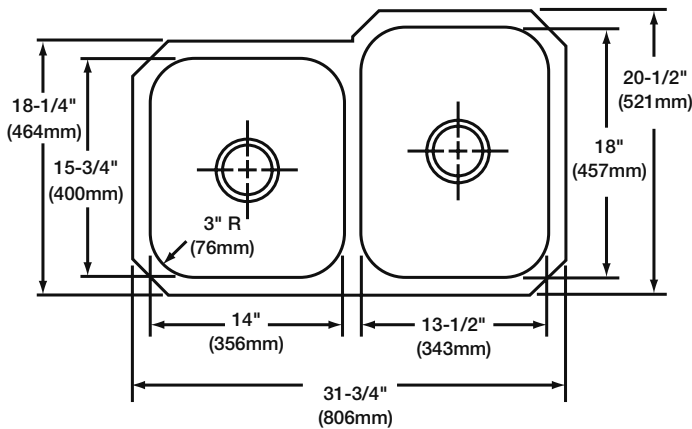

## SINK DIMENSIONS (INCHES)\*

Dimensions	Overall		Inside Bowl			Inside Bowl			Minimum Cabinet Size
	L	W	L	W	D	L	W	D	
31x20 (left)	31-3/4	20-1/2	14	15-3/4	8	13-1/2	18	10	36 (914mm)
	(806mm)	(521mm)	(356mm)	(400mm)	(203mm)	(343mm)	(457mm)	(254mm)	
31x20 (right)	31-3/4	20-1/2	13-1/2	18	10	14	15-3/4	8	36 (914mm)
	(806mm)	(521mm)	(343mm)	(457mm)	(254mm)	(356mm)	(400mm)	(203mm)	

\*Length is left to right. Width is front to back.

### 31x20 Left

### 31x20 Right

**gemline**