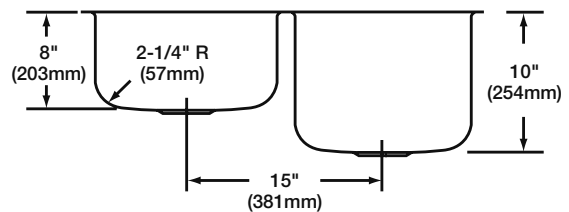

## SINK DIMENSIONS (INCHES)\*

Dimensions	Overall		Inside Bowl			Inside Bowl			Minimum Cabinet Size
	L	W	L	W	D	L	W	D	
31x20 (left)	31-3/4	20-1/2	14	15-3/4	8	13-1/2	18	10	36 (914mm)
	(806mm)	(521mm)	(356mm)	(400mm)	(203mm)	(343mm)	(457mm)	(254mm)	
31x20 (right)	31-3/4	20-1/2	13-1/2	18	10	14	15-3/4	8	36 (914mm)
	(806mm)	(521mm)	(343mm)	(457mm)	(254mm)	(356mm)	(400mm)	(203mm)	

\*Length is left to right. Width is front to back.

### 31x20 Left

### 31x20 Right

**gemline**