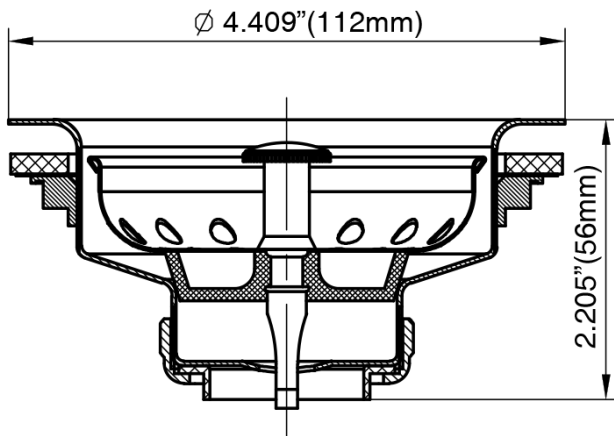

FEATURES :

Fits 3 1/2" to 4" Opening

Polished Stainless Steel Body and Basket

Rubber Stopper w/Fixed Chromed Plastic Post

Diecast Locknut

With Rubber Gasket

No.	Part Name	Material
1	Post	ABS, CP
2	Basket	SS430
3	Stopper	Rubber
4	Body	SS430
5	Gasket	Rubber
6	Friction Washer	Paper
7	Lock Nut	Zinc
8	Tailpiece Washer	LDPE
9	Slip Nut	Zinc