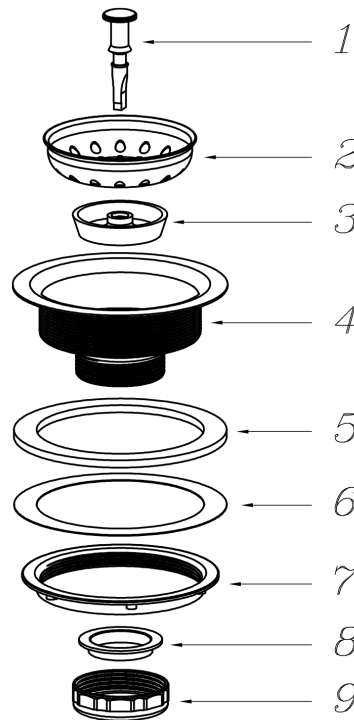

FEATURES :

Fits 3 1/2" to 4" Opening

Polished Stainless Steel Body and Basket

Rubber Stopper w/Fixed Chromed Plastic Post

Diecast Locknut

With Rubber Gasket

No.	Part Name	Material
1	Post	ABS, CP
2	Basket	SS430
3	Stopper	Rubber
4	Body	SS430
5	Gasket	Rubber
6	Friction Washer	Paper
7	Lock Nut	Zinc
8	Tailpiece Washer	LDPE
9	Slip Nut	Zinc