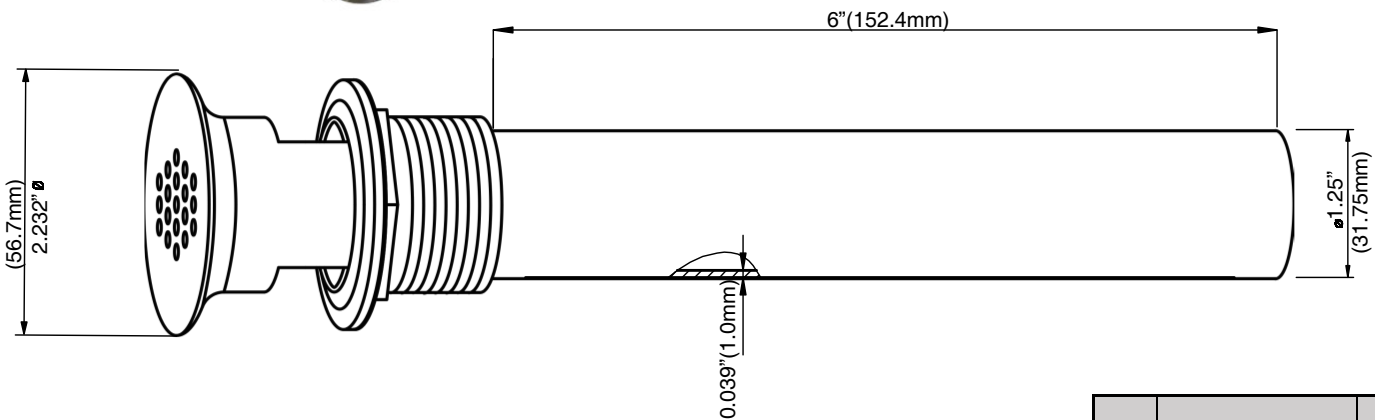

## FEATURES :

- Heavy Duty Cast Brass Construction
- Open Grid
- w/1 1/4" x 6" 17GA Tailpiece
- Premium Polished Chrome Finish
- Commercial Grade

No.	Part Name	Material
1	Body	Brass, CP
2	Gasket	Rubber
3	Friction Washer	Fiber
4	Lock Nut	Brass, CP
5	Tailpiece	Brass, CP

## FEATURES :

- Heavy Duty Cast Brass Construction
- Open Grid
- w/1 1/4" 17GA Offset Tailpiece
- Premium Polished Chrome Finish
- Commercial Grade
- ADA Compliant

Cross Reference			
<b>DB</b>	760W-1	<b>KEENEY</b>	5700PC
<b>JSC</b>	D70104	<b>ZURN</b>	Z8746-PC
<b>MCGUIRE</b>	155WCECO	<b>MATCO NORCA</b>	FY159WC
<b>KOHLER</b>	K-13885	<b>ELJER</b>	803-0530
<b>AM.STD</b>	7723.018	<b>PROFLO</b>	PFGD101