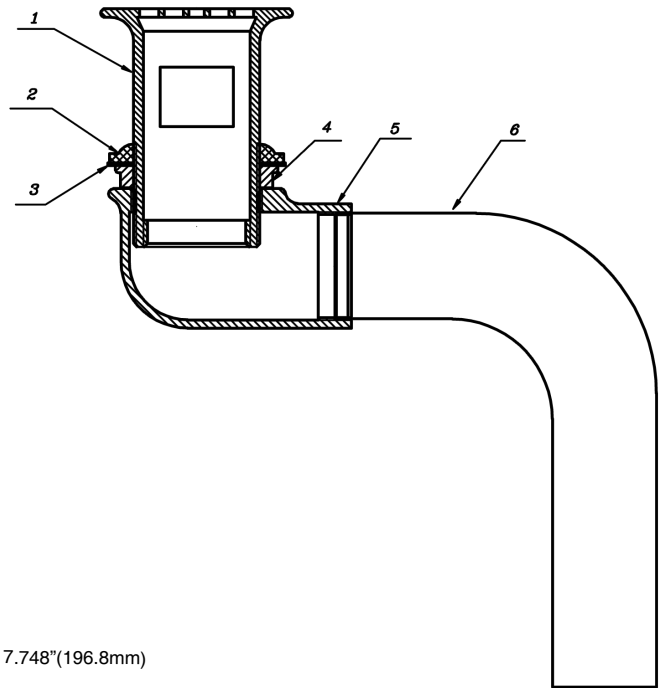

## FEATURES :

- Heavy Duty Cast Brass Construction
- Open Grid
- w/1 1/4" x 6" 17GA Tailpiece
- Premium Polished Chrome Finish
- Commercial Grade

No.	Part Name	Material
1	Body	Brass, CP
2	Gasket	Rubber
3	Friction Washer	Fiber
4	Lock Nut	Brass, CP
5	Tailpiece	Brass, CP

## FEATURES :

- Heavy Duty Cast Brass Construction
- Open Grid
- w/1 1/4" 17GA Offset Tailpiece
- Premium Polished Chrome Finish
- Commercial Grade
- ADA Compliant

Cross Reference			
<b>DB</b>	760W-1	<b>KEENEY</b>	5700PC
<b>JSC</b>	D70104	<b>ZURN</b>	Z8746-PC
<b>MCGUIRE</b>	155WCECO	<b>MATCO NORCA</b>	FY159WC
<b>KOHLER</b>	K-13885	<b>ELJER</b>	803-0530
<b>AM.STD</b>	7723.018	<b>PROFLO</b>	PFGD101

No.	Part Name	Material
1	Body	Brass, CP
2	Gasket	Rubber
3	Friction Washer	Fiber
4	Lock Nut	Brass, CP
5	Elbow	Brass, CP
6	Tailpiece	Brass, CP