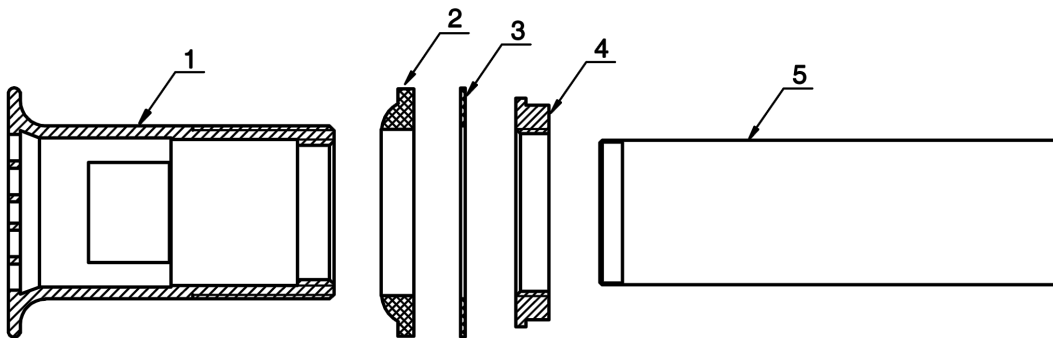

## FEATURES :

- Heavy Duty Cast Brass Construction
- Open Grid
- w/1 1/4" x 6" 17GA Tailpiece
- Premium Polished Chrome Finish
- Commercial Grade

No.	Part Name	Material
1	Body	Brass, CP
2	Gasket	Rubber
3	Friction Washer	Fiber
4	Lock Nut	Brass, CP
5	Tailpiece	Brass, CP

## FEATURES :

- Heavy Duty Cast Brass Construction
- Open Grid
- w/1 1/4" 17GA Offset Tailpiece
- Premium Polished Chrome Finish
- Commercial Grade
- ADA Compliant

Cross Reference			
<b>DB</b>	760W-1	<b>KEENEY</b>	5700PC
<b>JSC</b>	D70104	<b>ZURN</b>	Z8746-PC
<b>MCGUIRE</b>	155WCECO	<b>MATCO NORCA</b>	FY159WC
<b>KOHLER</b>	K-13885	<b>ELJER</b>	803-0530
<b>AM.STD</b>	7723.018	<b>PROFLO</b>	PFGD101