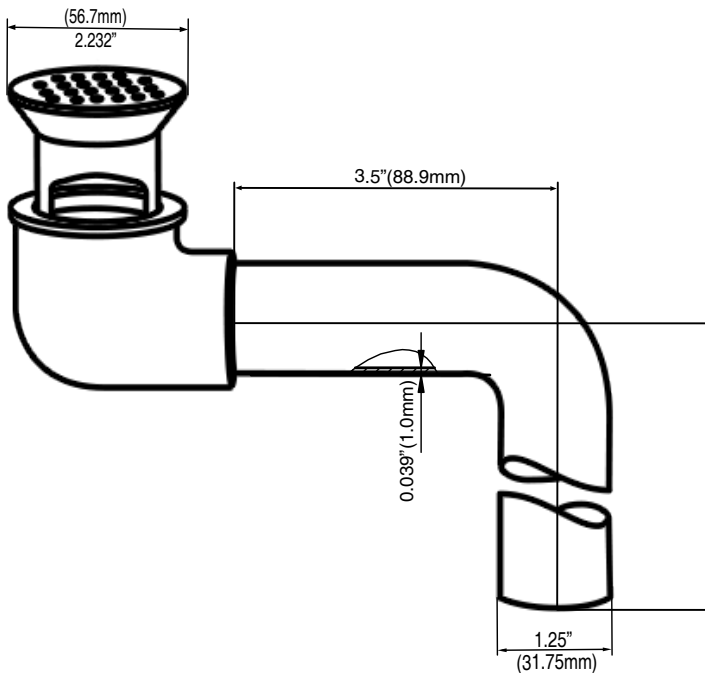

## FEATURES :

- Heavy Duty Cast Brass Construction
- Open Grid
- w/1 1/4" x 6" 17GA Tailpiece
- Premium Polished Chrome Finish
- Commercial Grade

No.	Part Name	Material
1	Body	Brass, CP
2	Gasket	Rubber
3	Friction Washer	Fiber
4	Lock Nut	Brass, CP
5	Tailpiece	Brass, CP

## FEATURES :

- Heavy Duty Cast Brass Construction
- Open Grid
- w/1 1/4" 17GA Offset Tailpiece
- Premium Polished Chrome Finish
- Commercial Grade
- ADA Compliant

Cross Reference			
<b>DB</b>	760W-1	<b>KEENEY</b>	5700PC
<b>JSC</b>	D70104	<b>ZURN</b>	Z8746-PC
<b>MCGUIRE</b>	155WCECO	<b>MATCO NORCA</b>	FY159WC
<b>KOHLER</b>	K-13885	<b>ELJER</b>	803-0530
<b>AM.STD</b>	7723.018	<b>PROFLO</b>	PFGD101

No.	Part Name	Material
1	Body	Brass, CP
2	Gasket	Rubber
3	Friction Washer	Fiber
4	Lock Nut	Brass, CP
5	Elbow	Brass, CP
6	Tailpiece	Brass, CP