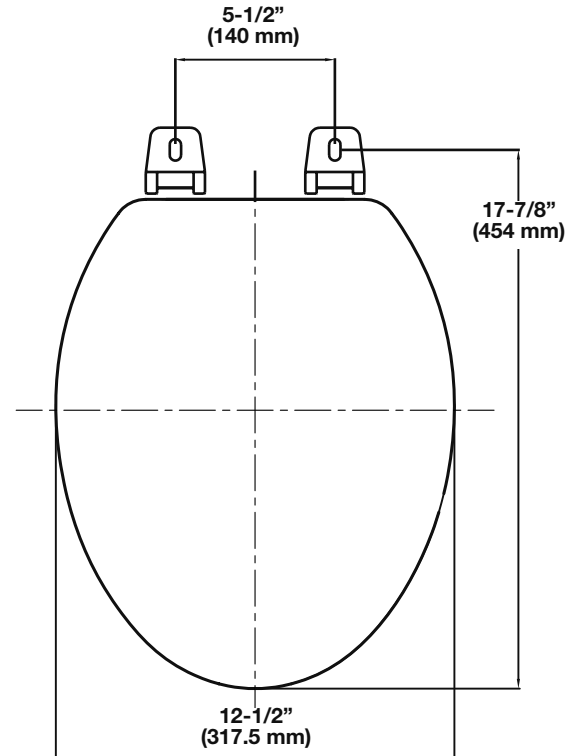

Toilet Seat

GL102EWH

Elongated Economy Wood Seat

- Fits elongated front toilet bowls
- Economy design
- Top mounted hinge with plastic hardware
- Molded wood seat with cover
- Available in white

gemline