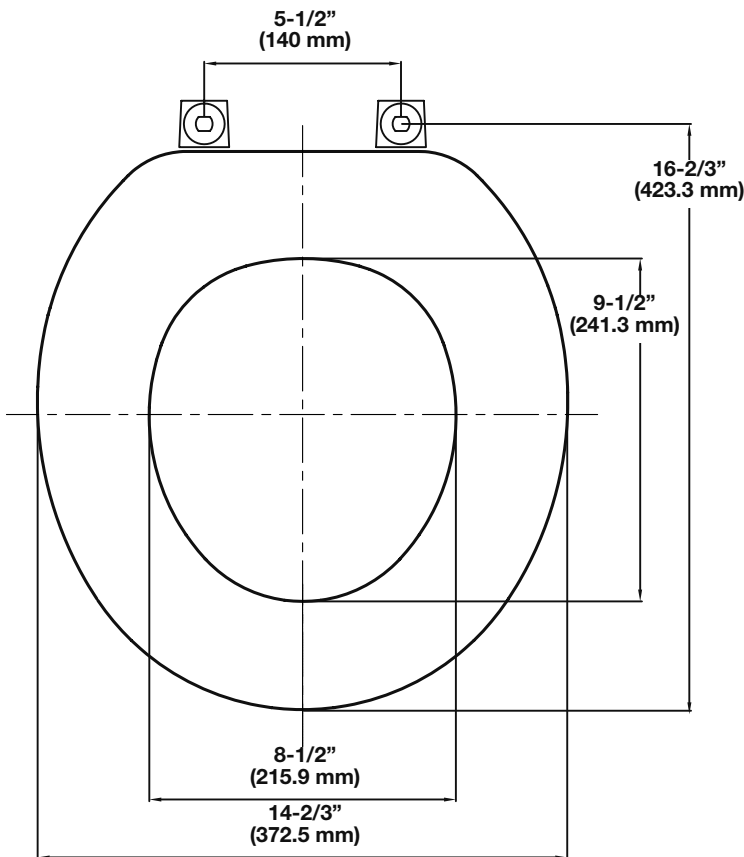

## Round Economy Wood Seat

- Fits round front toilet bowls
- Economy design
- Top mounted hinge with plastic cover
- Molded wood seat with cover
- Available in white

gemline