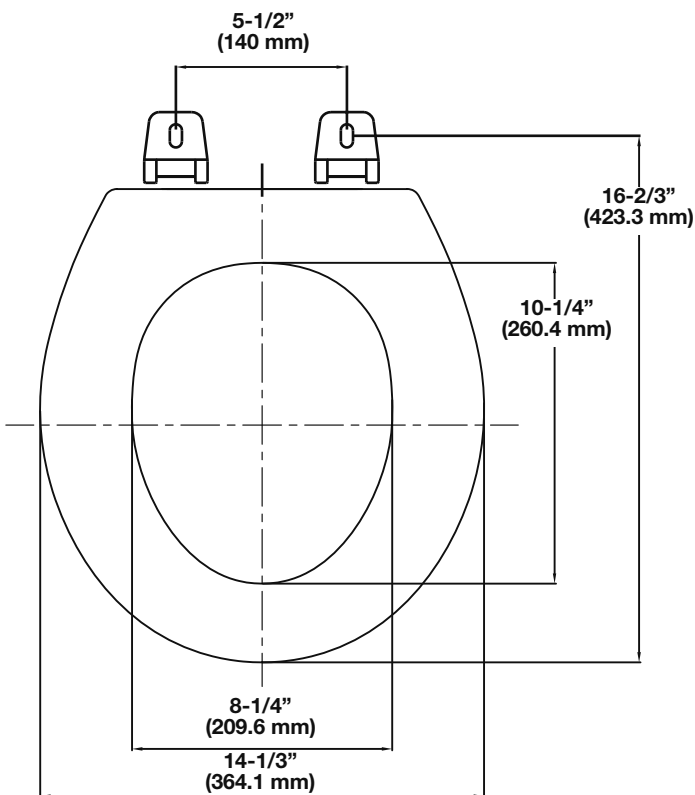

Toilet Seat

GL100WH

Rounded Wood Seat

- Fits round front toilet bowls
- Top mounted hinge with plastic hardware
- Molded wood seat cover
- Available in white

gemline