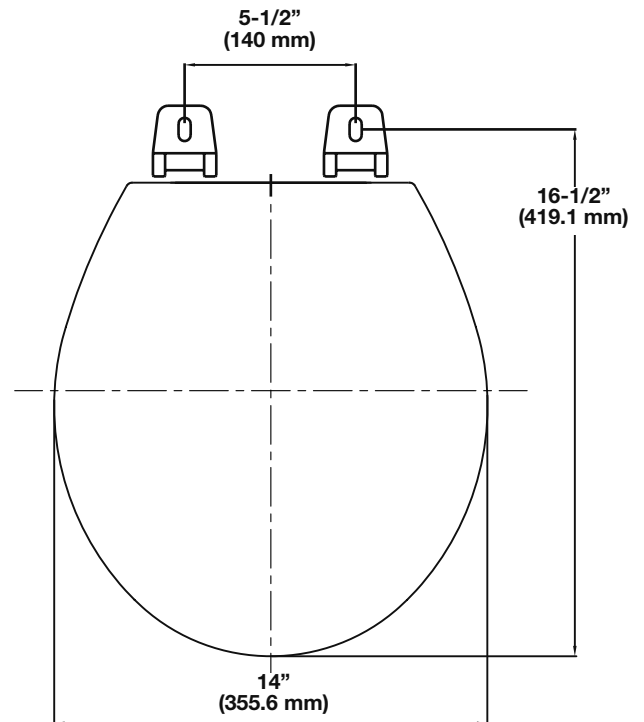

Toilet Seat

GL100WH

Rounded Wood Seat

- Fits round front toilet bowls
- Top mounted hinge with plastic hardware
- Molded wood seat cover
- Available in white

gemline