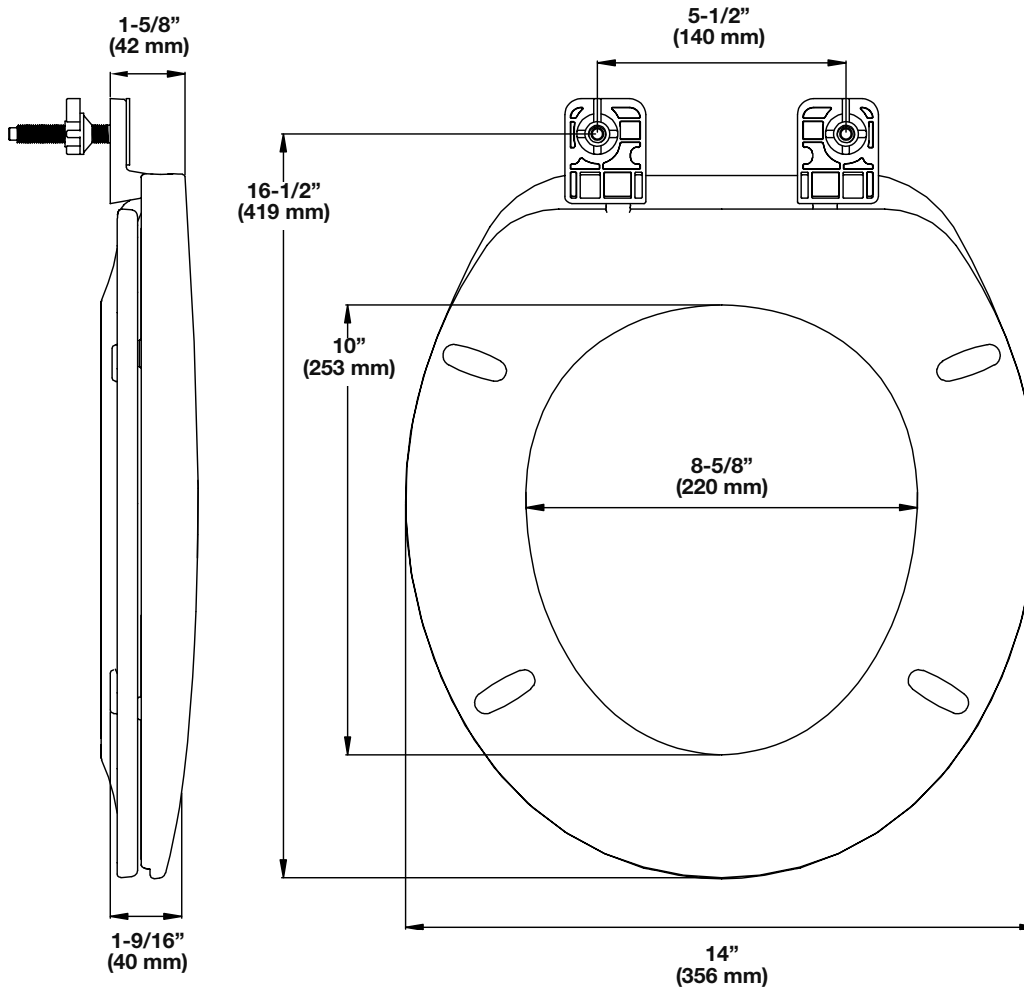

Toilet Seat

GL200WH

Round Plastic Seat

- Fits round front toilet bowls
- Solid plastic closed front seat with cover
- Top mounted hinge with plastic hardware
- Available in white