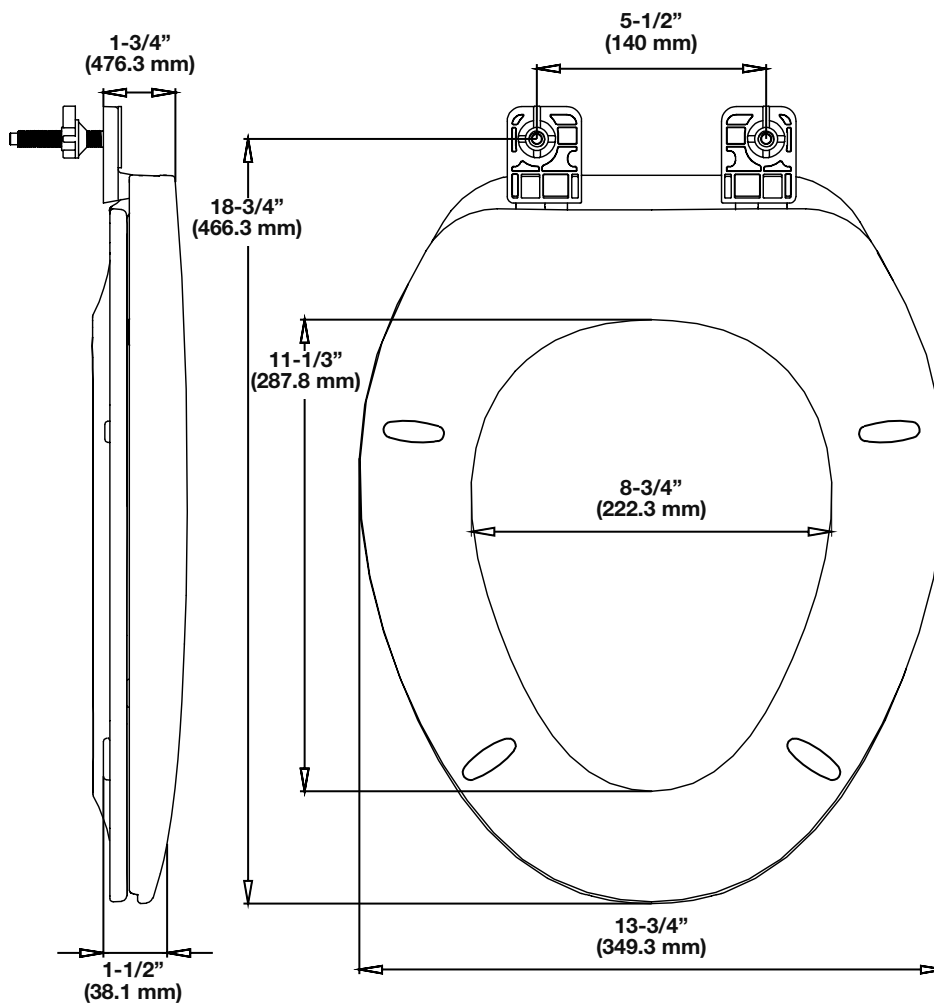

Toilet Seat

GL202WH
GL202BS

Elongated Plastic Seat

- Fits elongated front toilet bowls
- Solid plastic closed front seat with cover
- Top mounted hinge with plastic hardware
- Available in white and biscuit