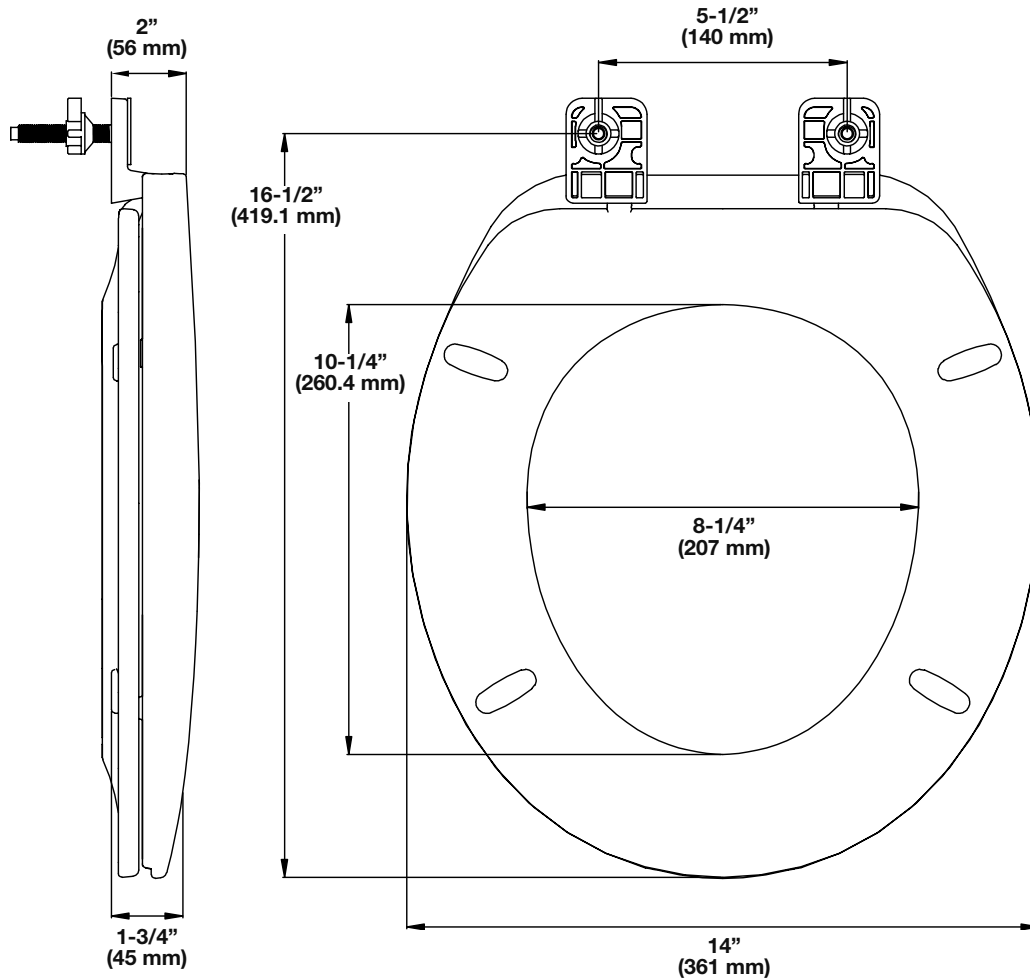

Toilet Seat

GL200SCECWH

Round Plastic Slow Close Seat

- Fits round front toilet bowls
- Solid plastic closed front seat with cover
- Slow close design
- Top mounted hinge with easy clean hardware
- Available in white

gemline