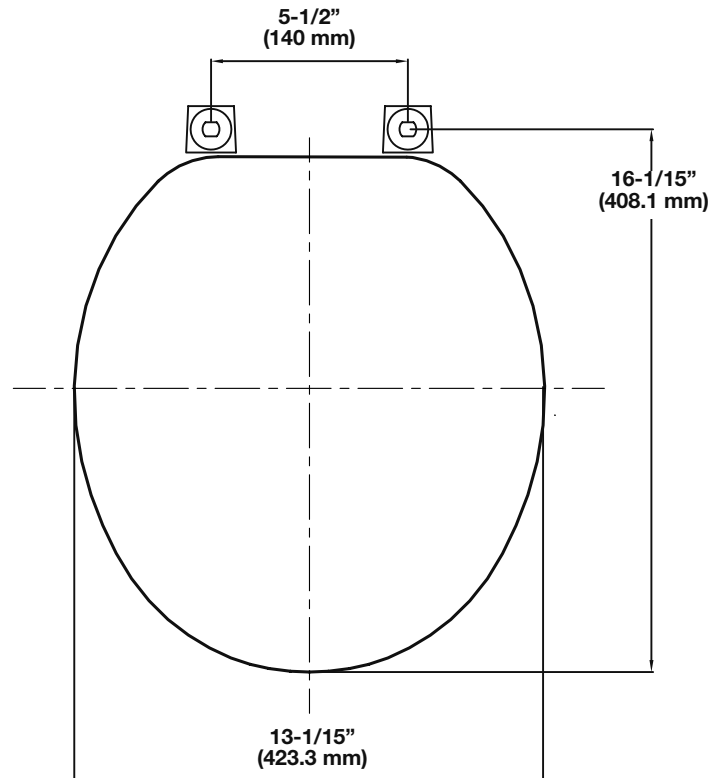

## Round Economy Wood Seat

- Fits round front toilet bowls
- Economy design
- Top mounted hinge with plastic cover
- Molded wood seat with cover
- Available in white

gemline