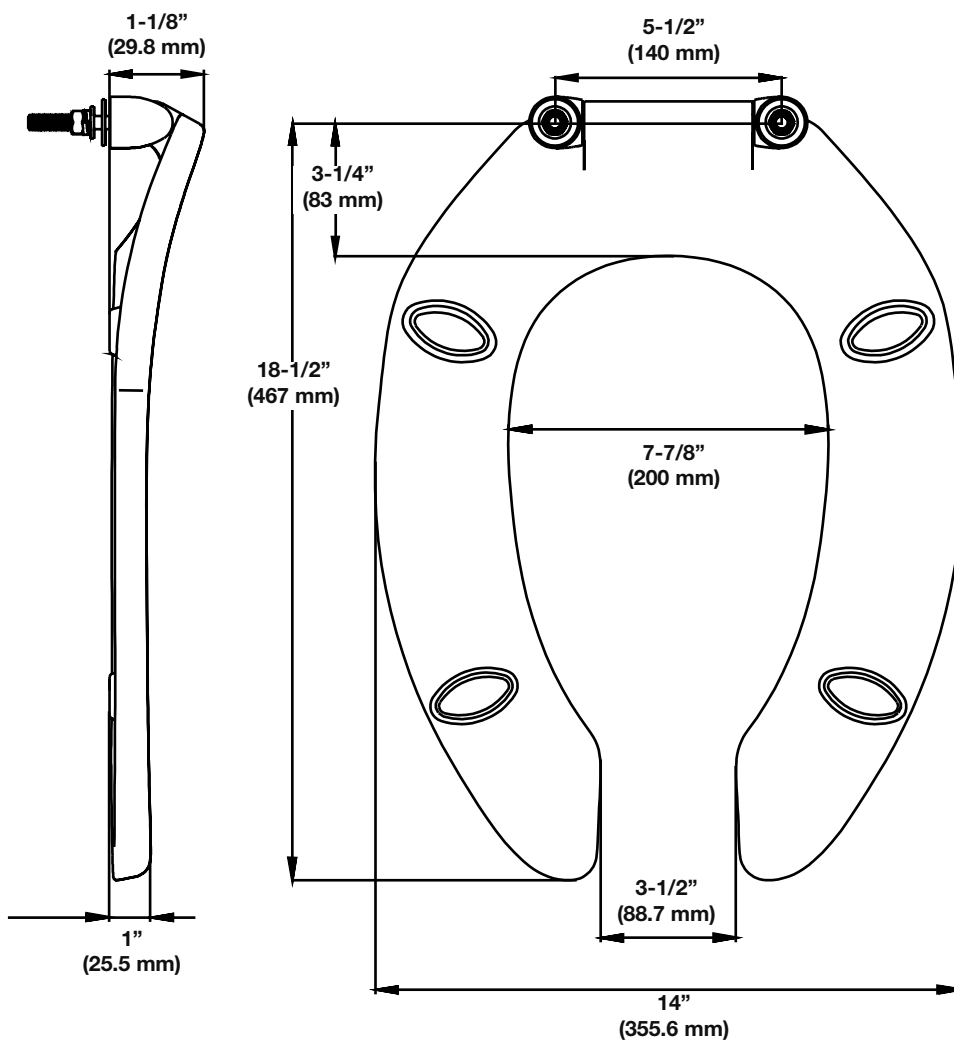

Toilet Seat

GL212SSCWH

Commercial Elongated Plastic Seat

- Fits elongated front toilet bowls
- Self-sustaining stainless steel check hinge
- Open front seat without cover
- Available in white

gemline