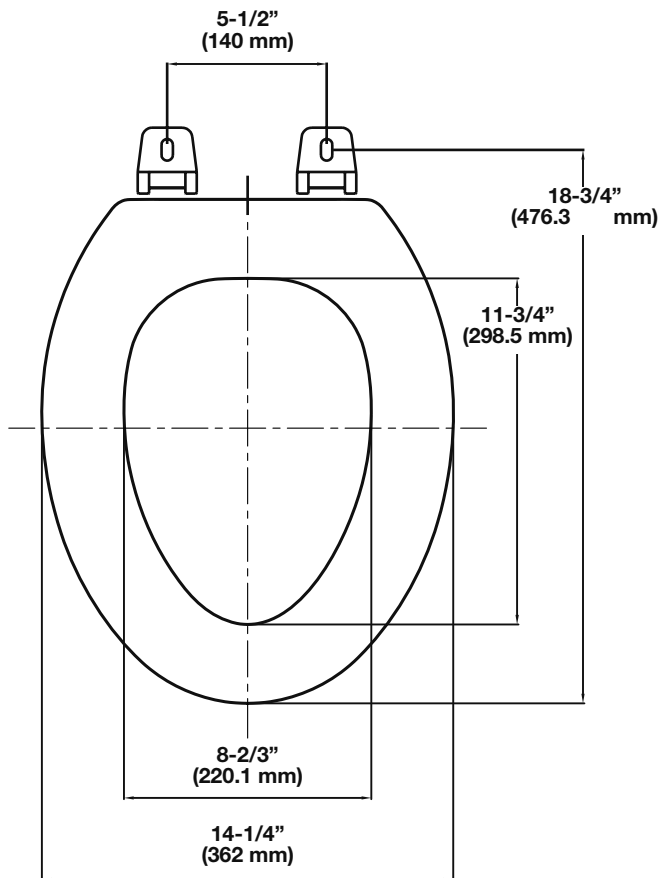

Toilet Seat

GL102EWH

Elongated Economy Wood Seat

- Fits elongated front toilet bowls
- Economy design
- Top mounted hinge with plastic hardware
- Molded wood seat with cover
- Available in white

gemline